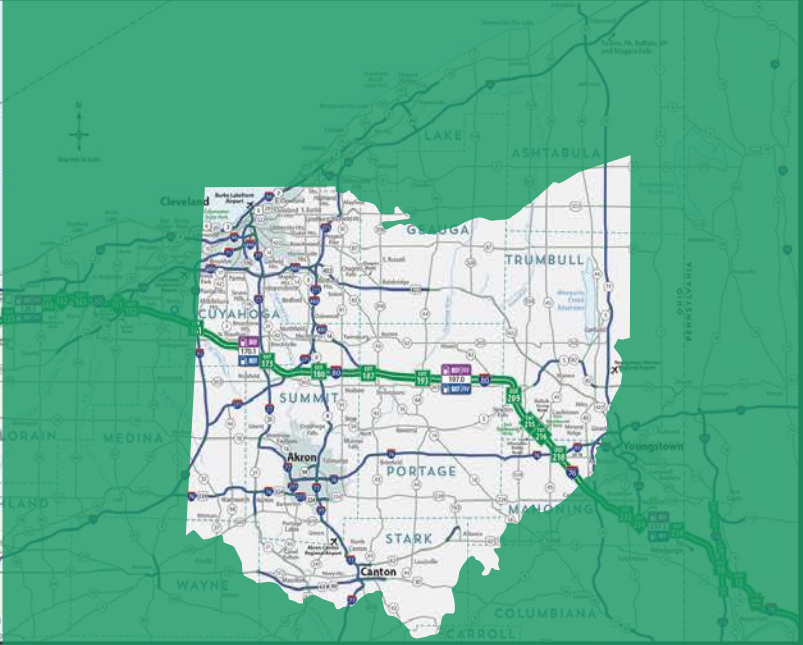

## DIGITAL ADVERTISING

Our travel monitors are located inside each service plaza across over 1,000 miles of interstate highways. They hold viewers' attention with real-time weather, road and traffic information, and nearby hotels.

Visit Sandusky County and see American history and art on a new and unique canvas... Our Historic Barns.

**Driving map available at: SanduskyCounty.org/Barns**

**Sandusky County Historic Barn Mural Driving Tour**

Scan QR Code for Turn-by-Turn Day Trip Driving Tour

Ex 91 of the 8000 Ohio Turnpike

# TURNPIKE MAP & LODGING GUIDE

Distributed turnpike-wide at all service plazas. The map displays hotel listings for members of the logo program.

Display ads for further promotion are an option.