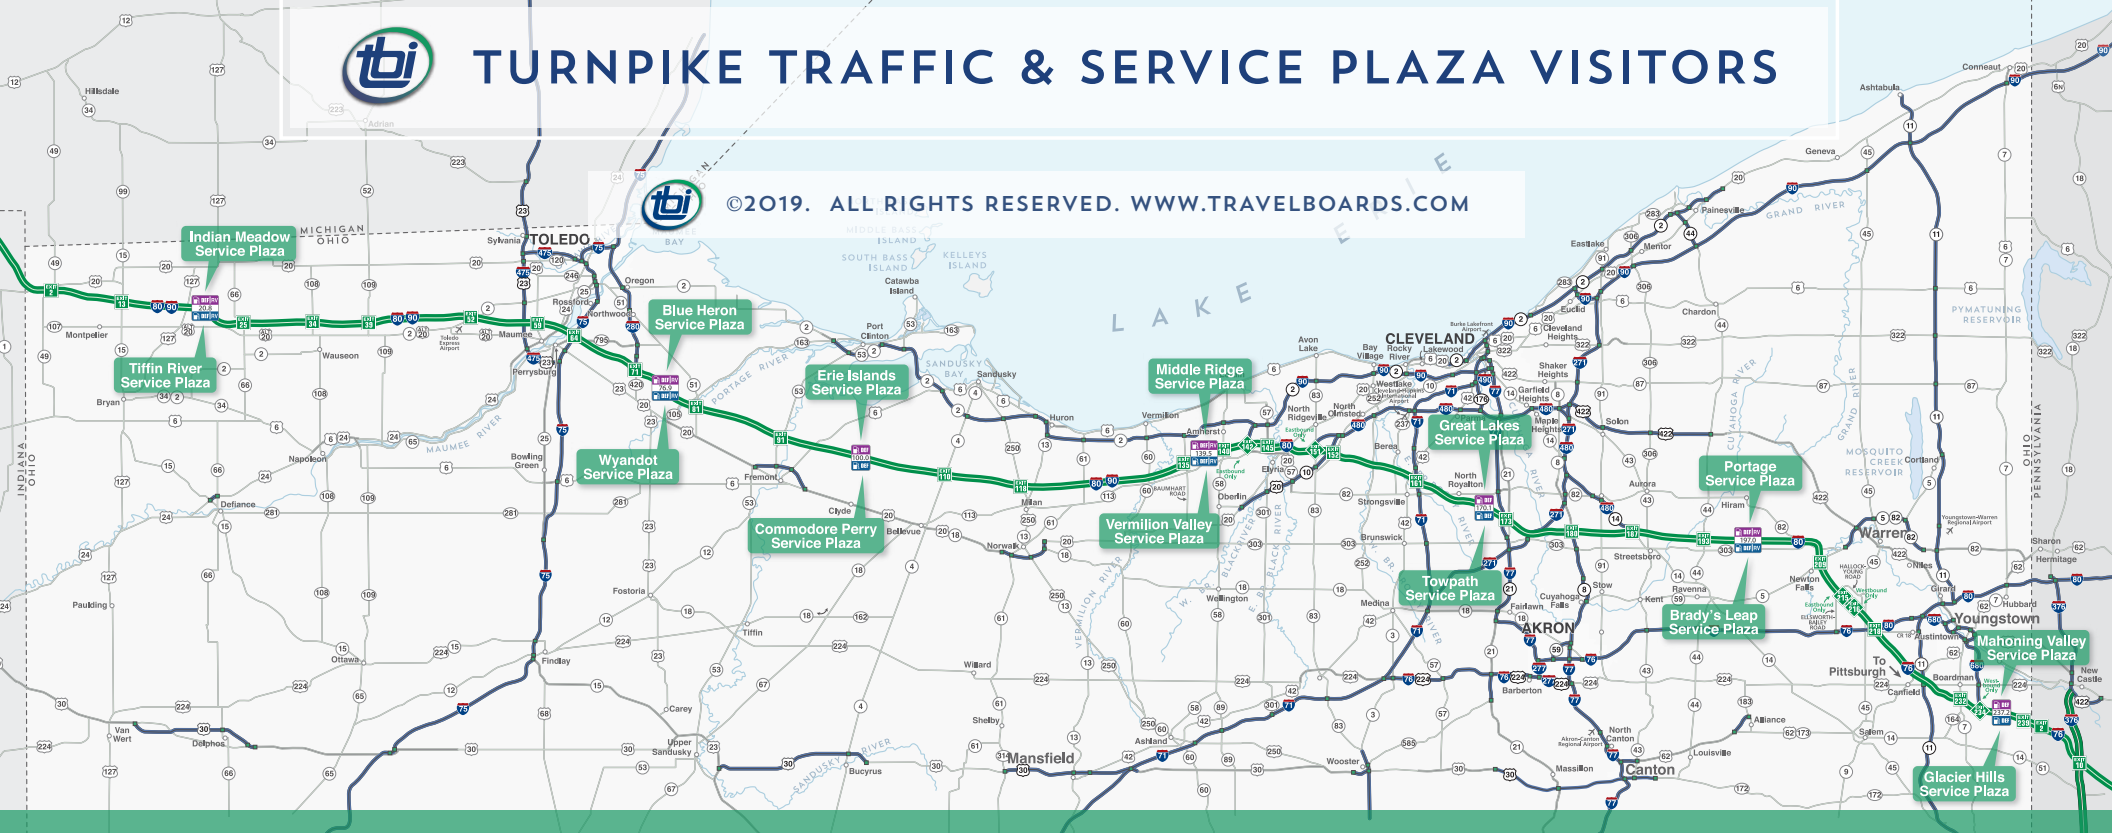

1701 Troop St., Toledo, OH 43605
419.244.5000 • infolandusa.org

MAD RIVER & NKP RAILROAD MUSEUM

Ohio's Largest Railroad Museum!

Group tours available by appointment

Exit 110, go South

253 York Street
Bellefontaine, OH 44811
419-485-2222

EXIT 152 **EXIT 161** **EXIT 173** **EXIT 180** **EXIT 187**

EXIT 209 **EXIT 218** **EXIT 232-234**

TURNPIKE MAP & LODGING GUIDE

Distributed across the Turnpike at all service plazas. Participating hotels are listed below the main map and in the lodging guide on the back. Optional display ads are available.

TURNPIKE TRAFFIC & SERVICE PLAZA VISITORS

©2019. ALL RIGHTS RESERVED. WWW.TRAVELBOARDS.COM

TURNPIKE TRAFFIC

52,450,574 Vehicles in 2019
2.2 Average travelers per vehicle
115,391,262 Travelers in 2019

SERVICE PLAZAS