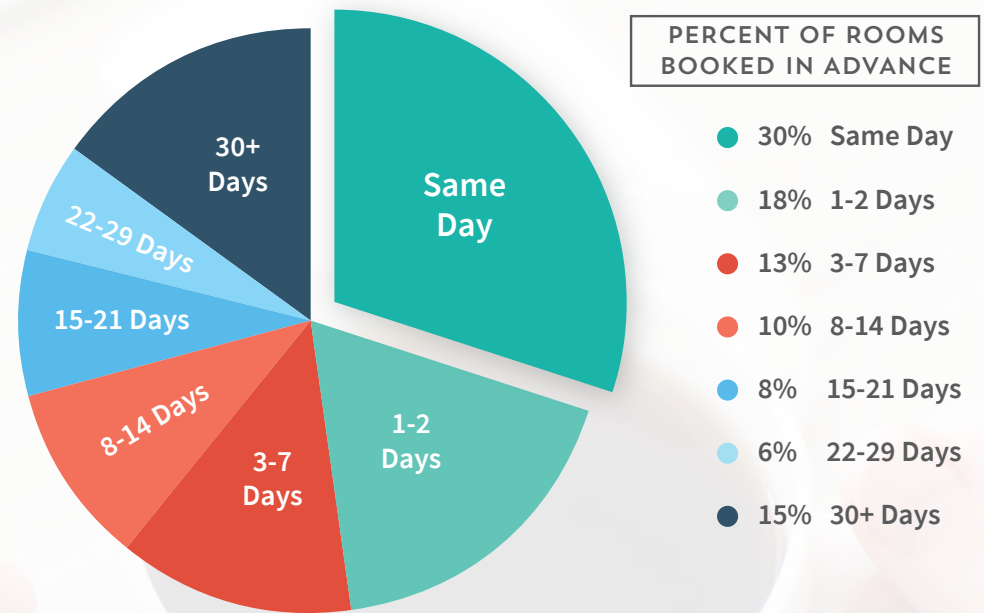

HOTEL RESERVATION TRENDS*

OVER 70% OF MOBILE BOOKINGS are for same day check ins

ARE YOU RECEIVING YOUR FAIR SHARE?

We Bring People to Your Door

* Does not include walk-ins (5-7% of rooms sold).
Booking lead times are an average of industry surveys conducted 2017-2019.