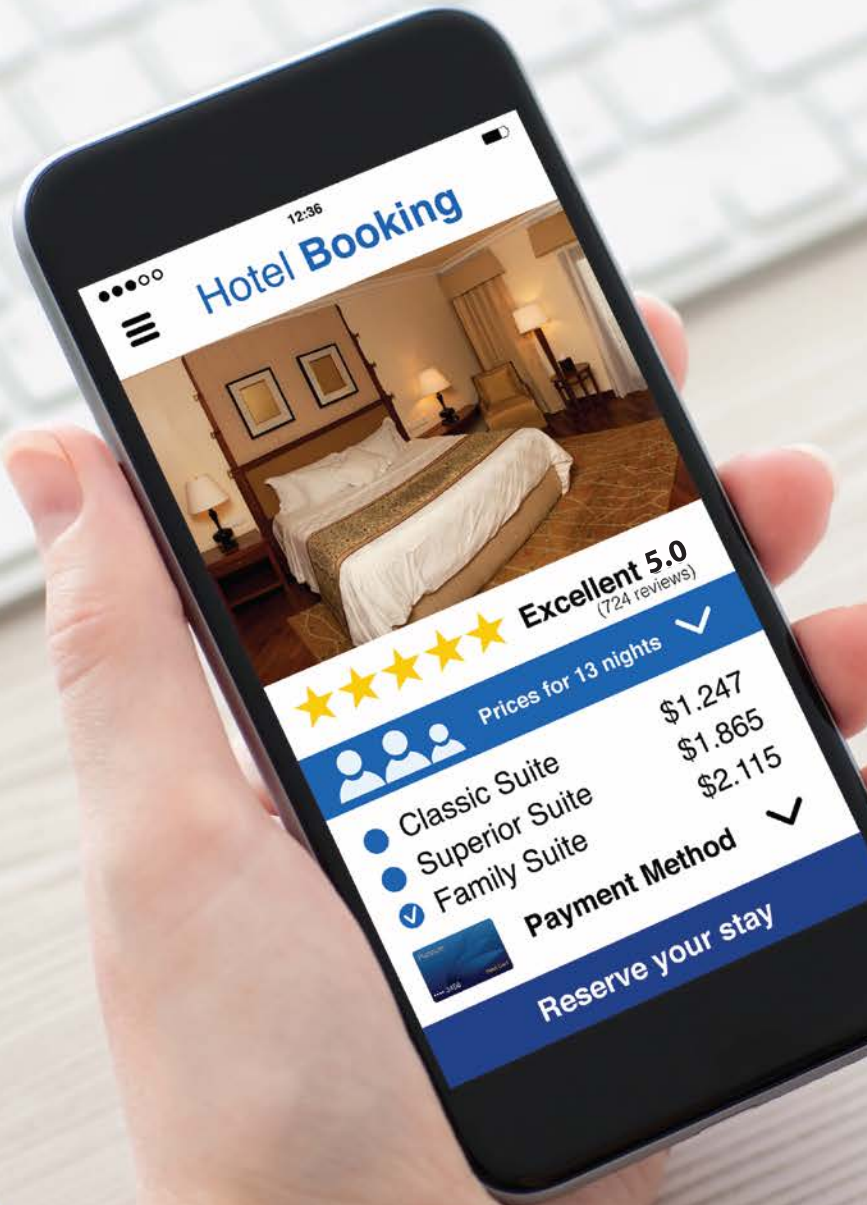

HOTEL RESERVATION TRENDS*

OVER 70% OF MOBILE BOOKINGS are for same day check ins

ARE YOU RECEIVING YOUR FAIR SHARE?

We Bring People to Your Door

* Does not include walk-ins (5-7% of rooms sold).
Booking lead times are an average of industry surveys conducted 2017-2019.